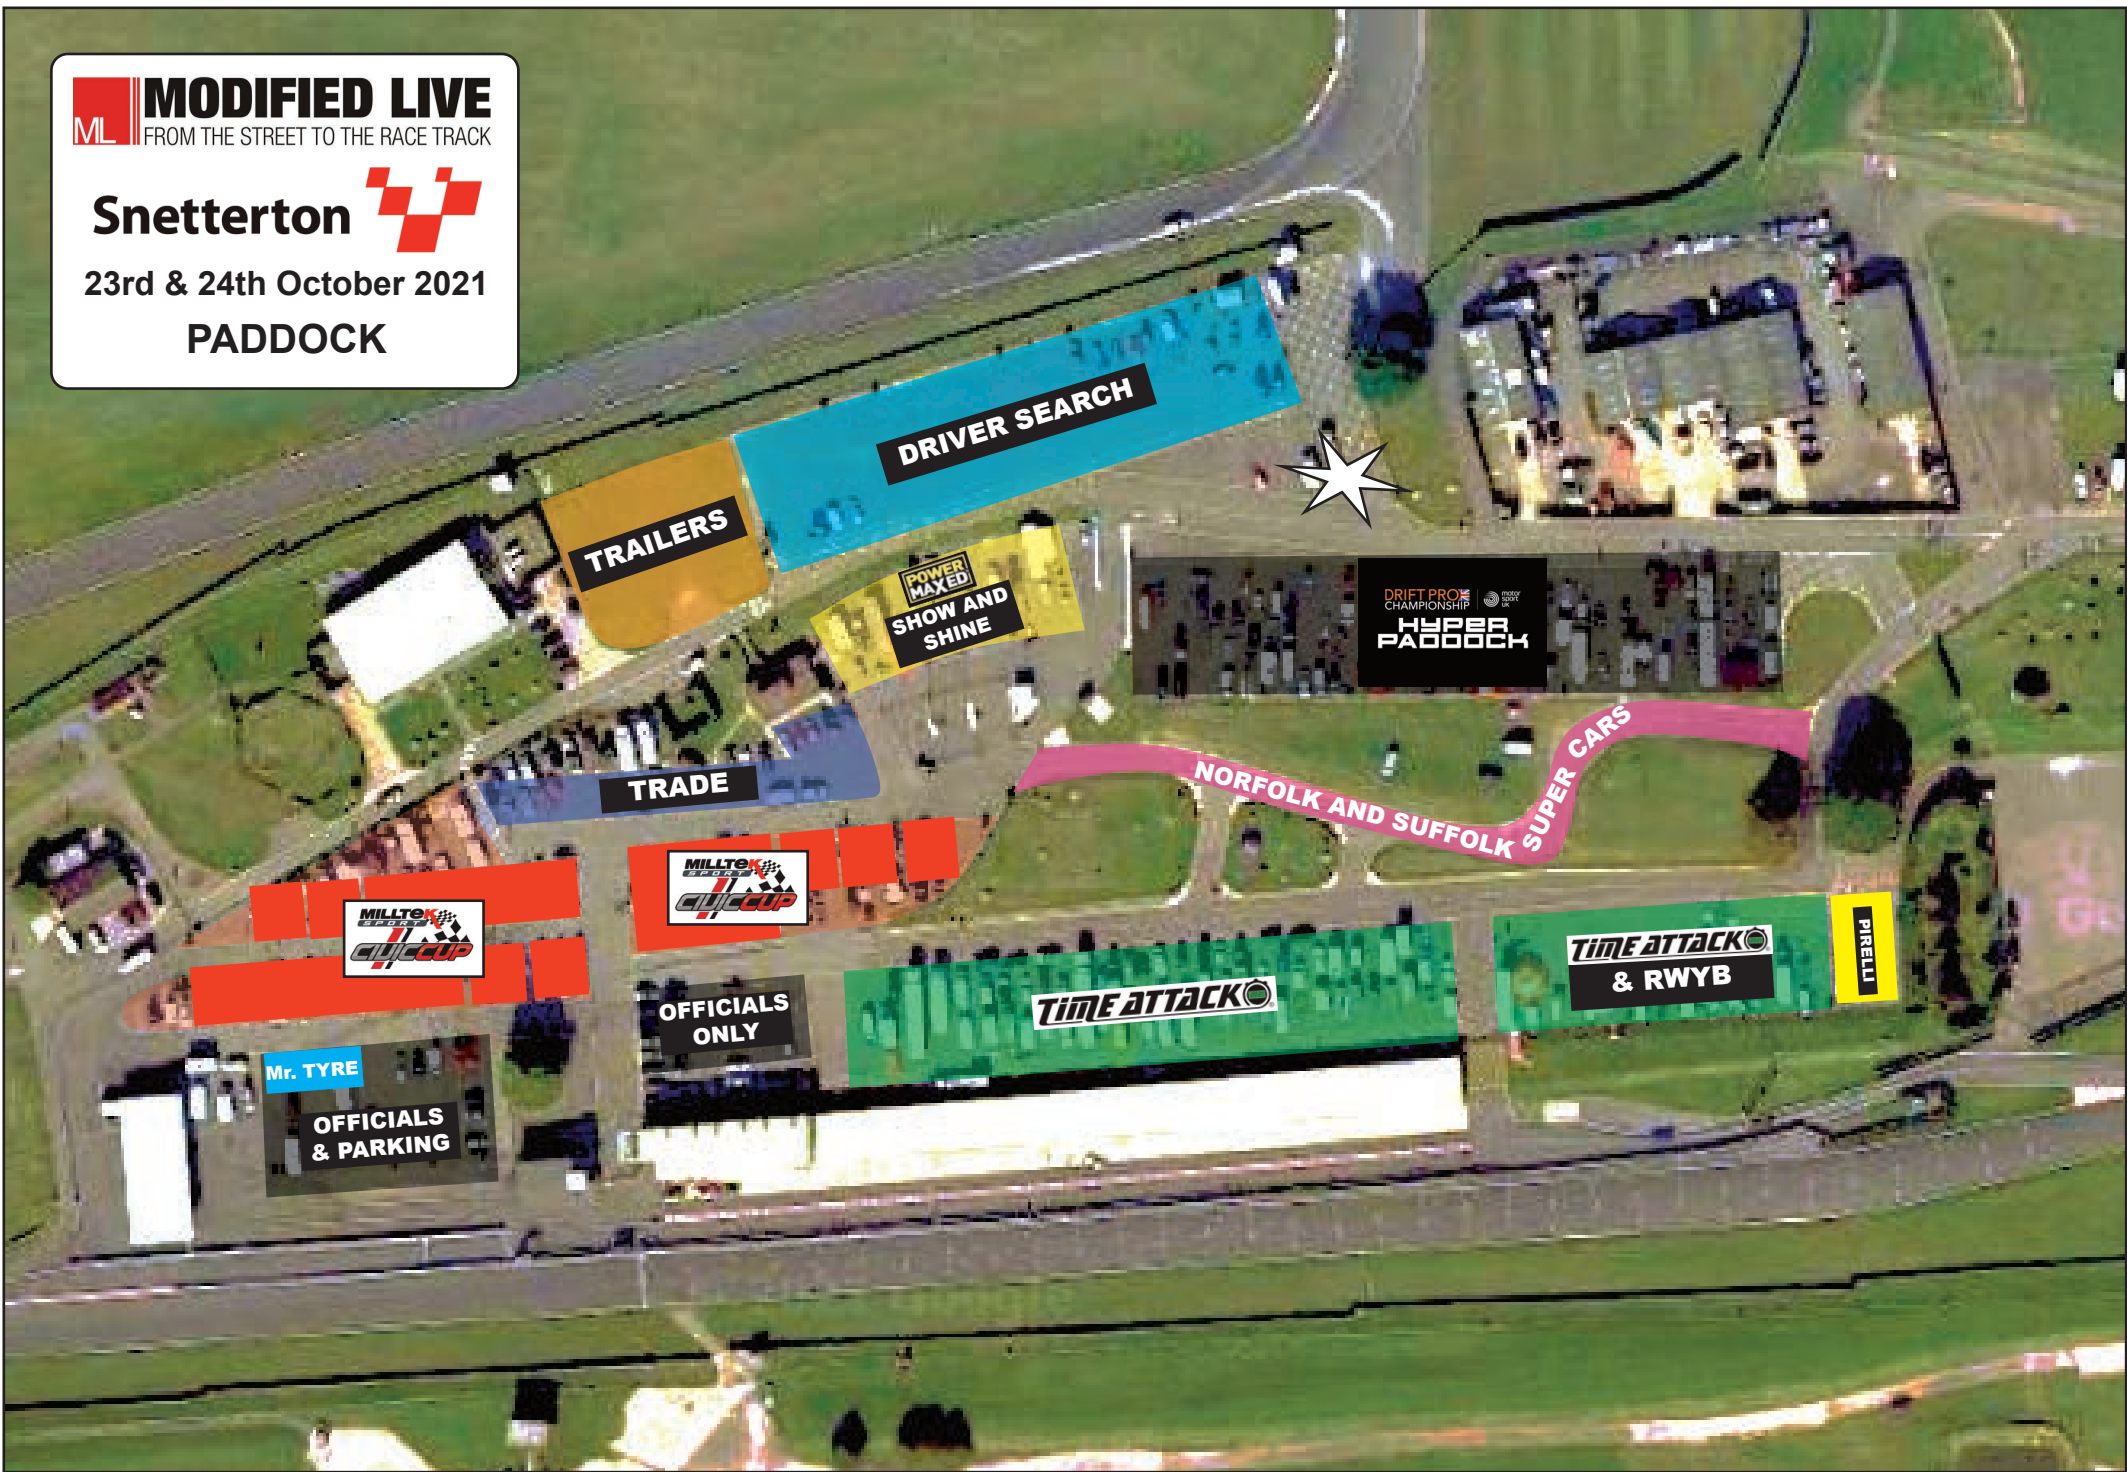

ML MODIFIED LIVE
FROM THE STREET TO THE RACE TRACK

Snetterton

23rd & 24th October 2021

PADDOCK

DRIVER SEARCH

TRAILERS

**POWER MAXED
SHOW AND SHINE**

**DRIFT PRO CHAMPIONSHIP
HYPER PADDOCK**

TRADE

**NORFOLK AND SUFFOLK
SUPER CARS**

**MILLTEX
SUPER CUP**

**MILLTEX
SUPER CUP**

**OFFICIALS
ONLY**

TIME ATTACK

**TIME ATTACK
& RWYB**

PIRELLI

Mr. TYRE

**OFFICIALS
& PARKING**