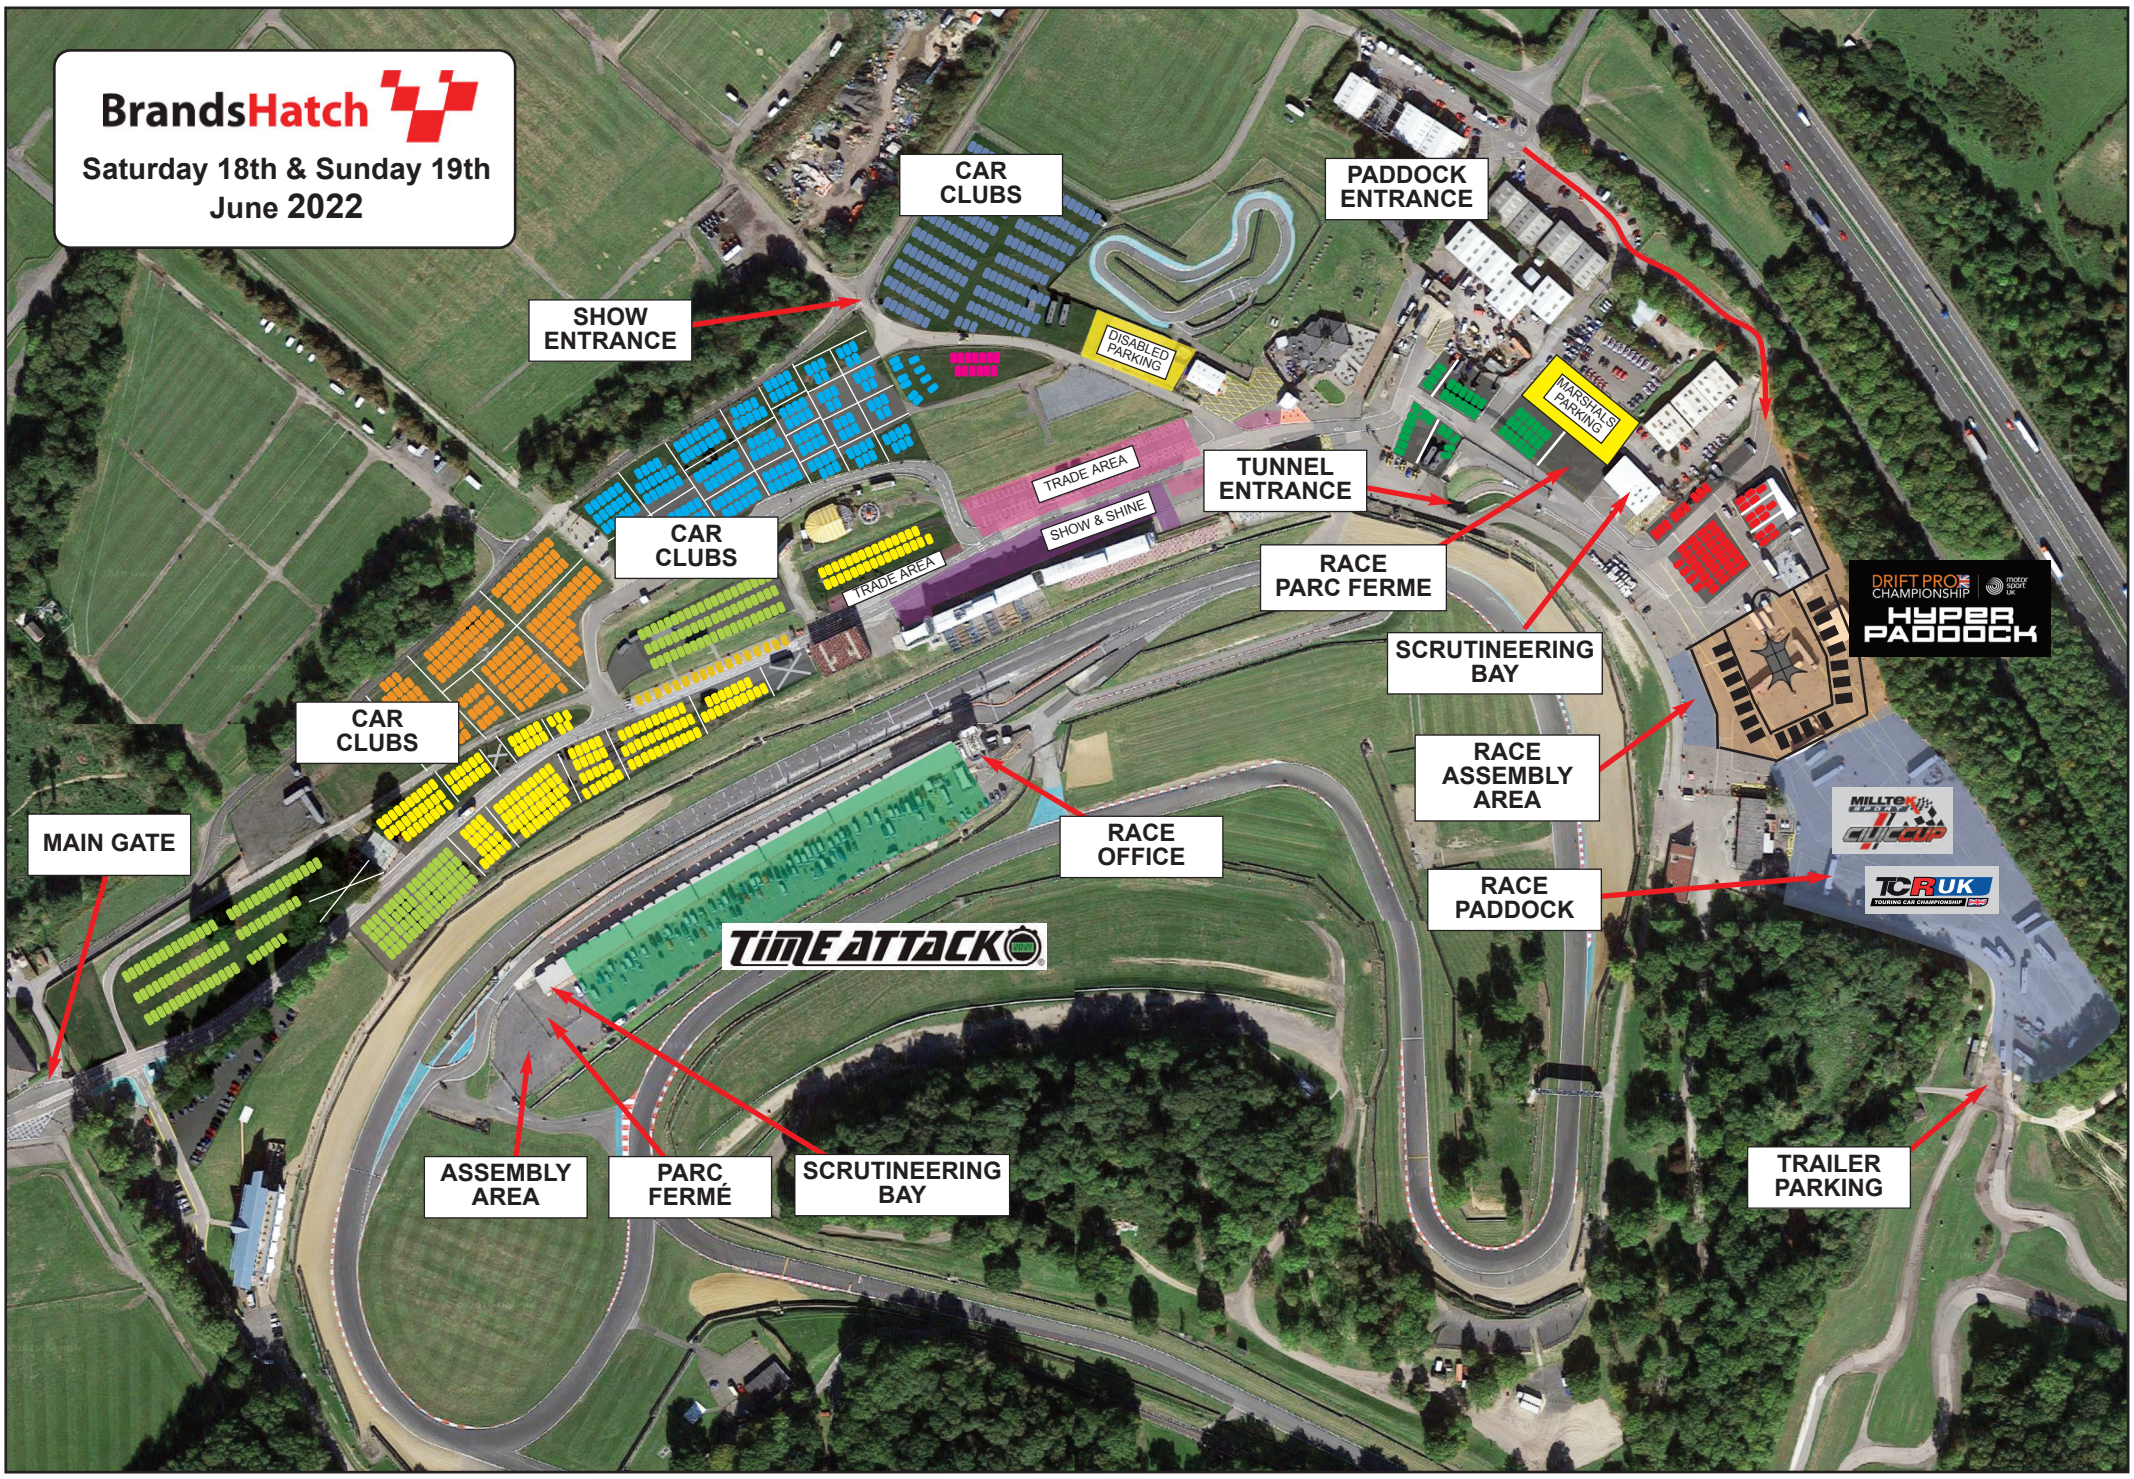

# BrandsHatch

Saturday 18th & Sunday 19th  
June 2022

CAR CLUBS

Paddock ENTRANCE

SHOW ENTRANCE

DISABLED PARKING

MARSHALS PARKING

TRADE AREA

TUNNEL ENTRANCE

SHOW & SHINE

CAR CLUBS

RACE PARC FERME

SCRUTINEERING BAY

DRIIFT PRO CHAMPIONSHIP  
HYPER Paddock

CAR CLUBS

MAIN GATE

RACE ASSEMBLY AREA

RACE OFFICE

MILITEK

RACE Paddock

TCR UK  
TOURING CAR CHAMPIONSHIP

TIME ATTACK

ASSEMBLY AREA

PARC FERMÉ

SCRUTINEERING BAY

TRAILER PARKING