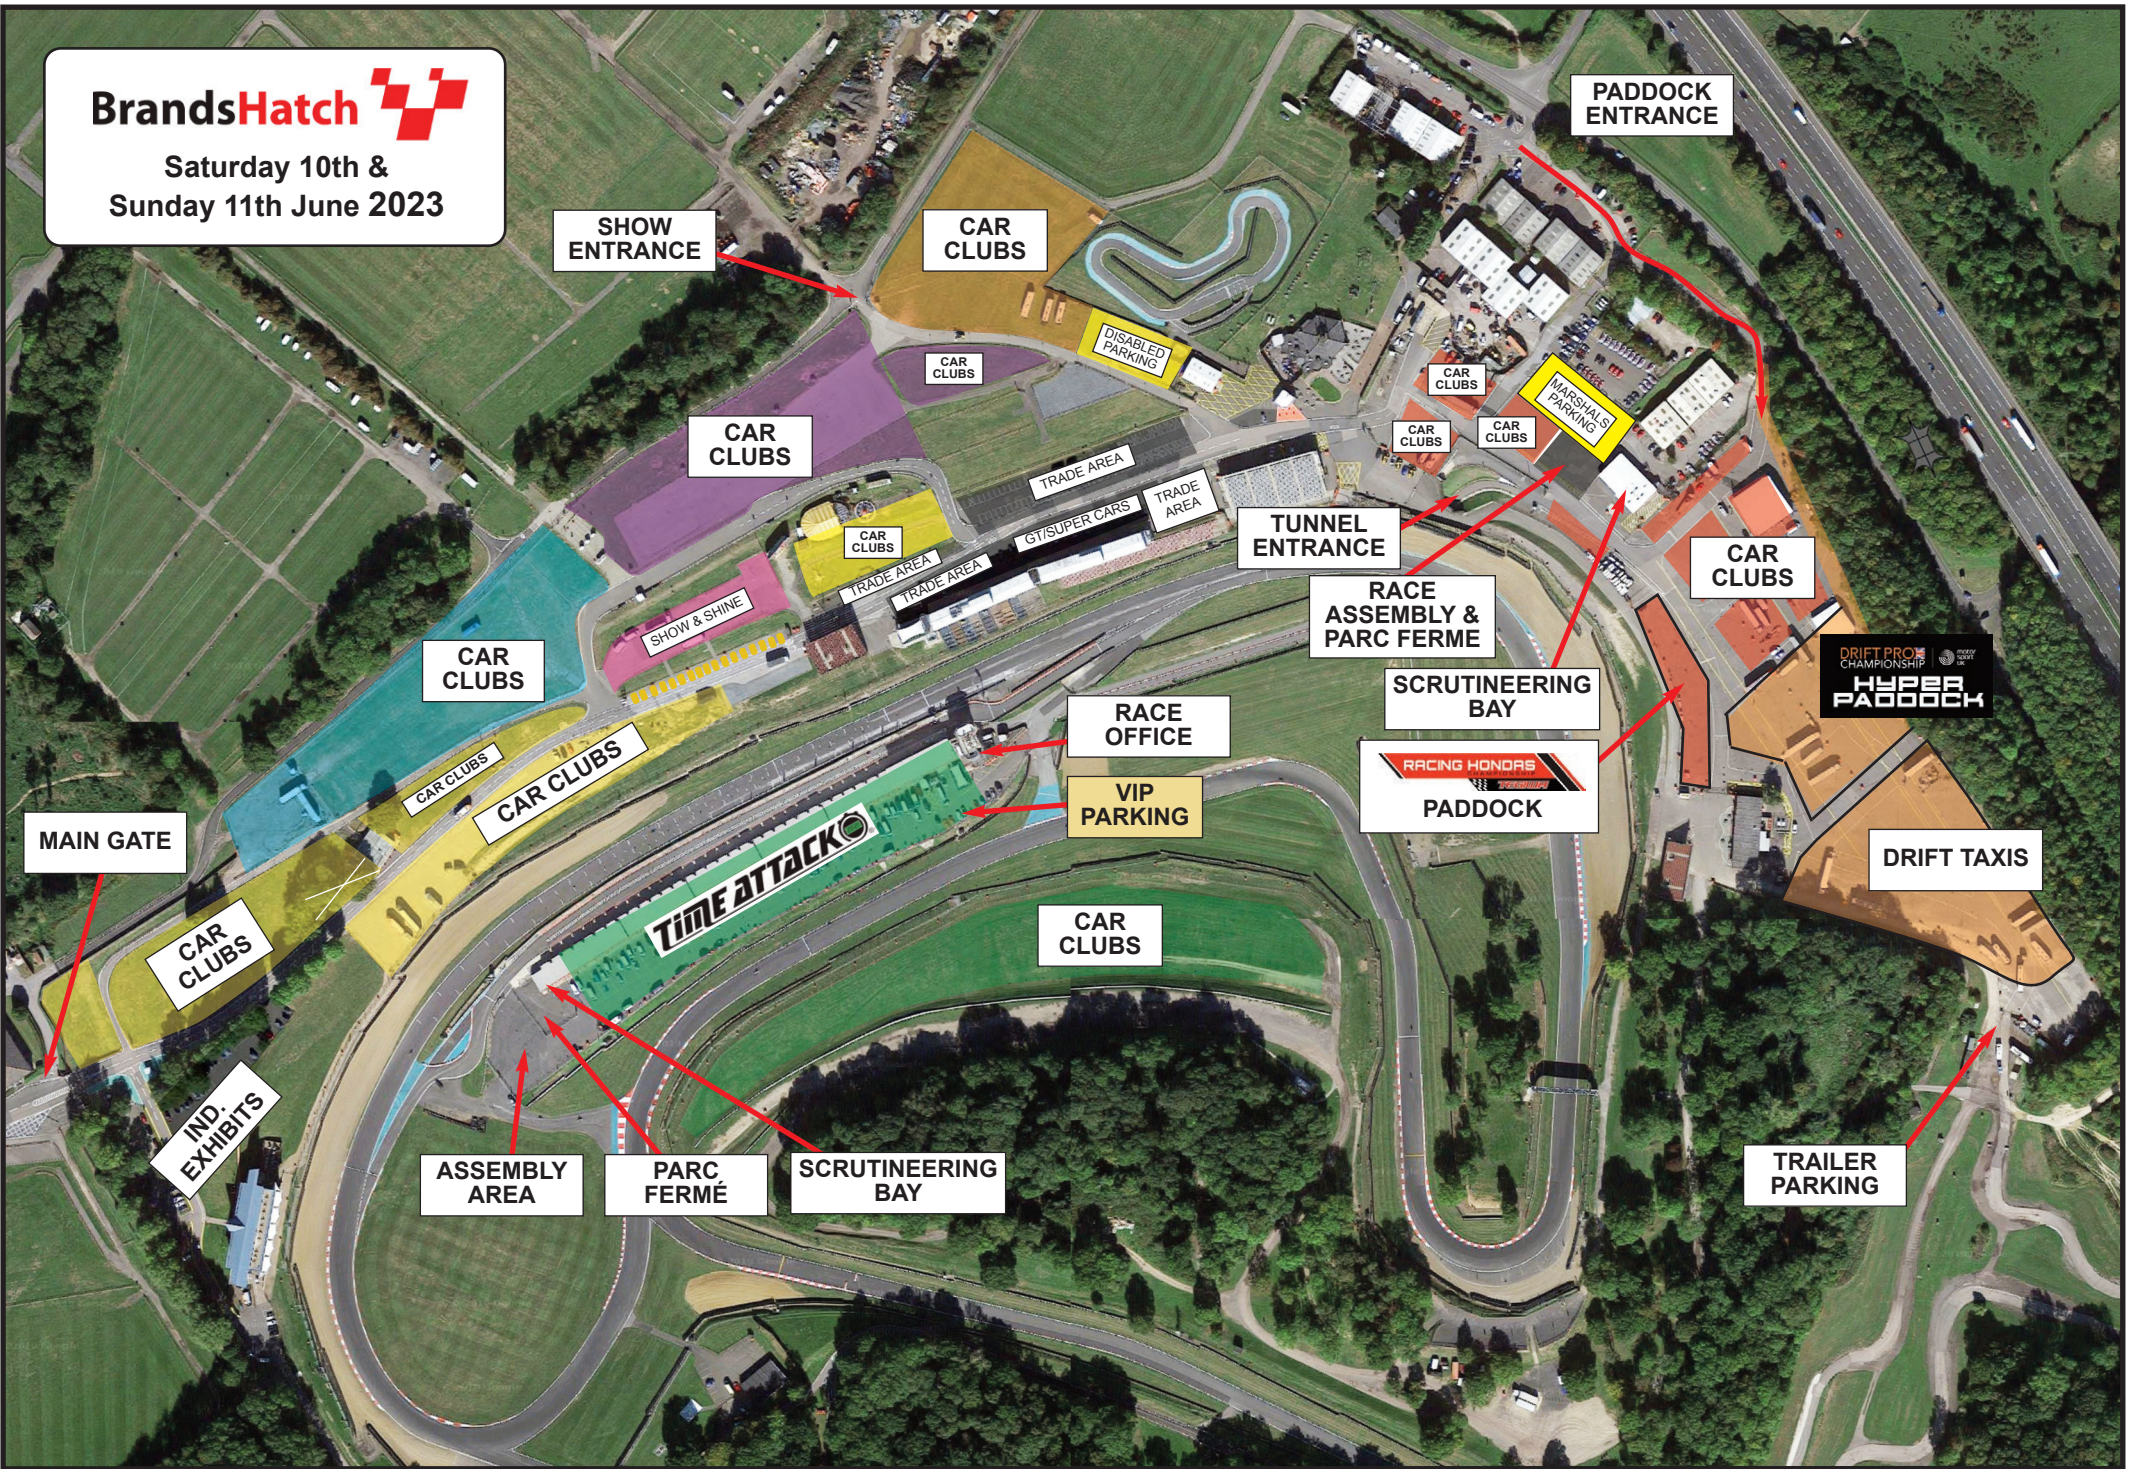

BrandsHatch

Saturday 10th &
Sunday 11th June 2023

Paddock Entrance

Show Entrance

Car Clubs

Car Clubs

Disabled Parking

Car Clubs

Car Clubs

Car Clubs

Marshals Parking

Car Clubs

Trade Area

Trade Area

Tunnel Entrance

Race Assembly & Parc Ferme

Car Clubs

Car Clubs

Show & Shine

Car Clubs

Trade Area

Trade Area

GT/Super Cars

Race Office

Scrutineering Bay

DRIFT PRO CHAMPIONSHIP
HYPER PADDOCK

VIP Parking

RACING HONORS
PADDOCK

DRIFT TAXIS

Main Gate

Car Clubs

Car Clubs

Car Clubs

Car Clubs

TIME ATTACK

IND. EXHIBITS

Assembly Area

Parc Fermé

Scrutineering Bay

Trailer Parking